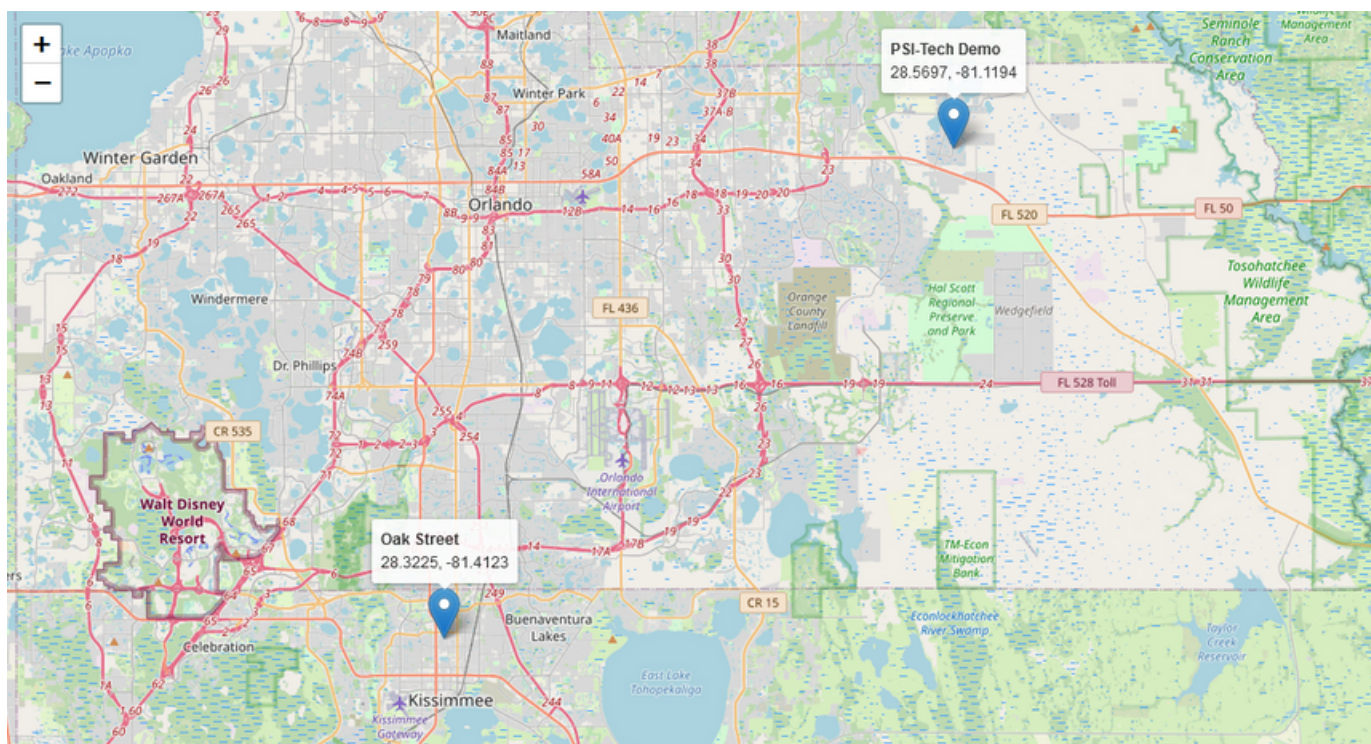

RMC 2000GPS Data Sheet

RMC-2000GPS with Enclosure with Magnetic Mount GPS Antenna

The RMC-2000GPS remote monitoring system provides a map overview that pin points each portable device on expandable map and updates location in 15 minute intervals.