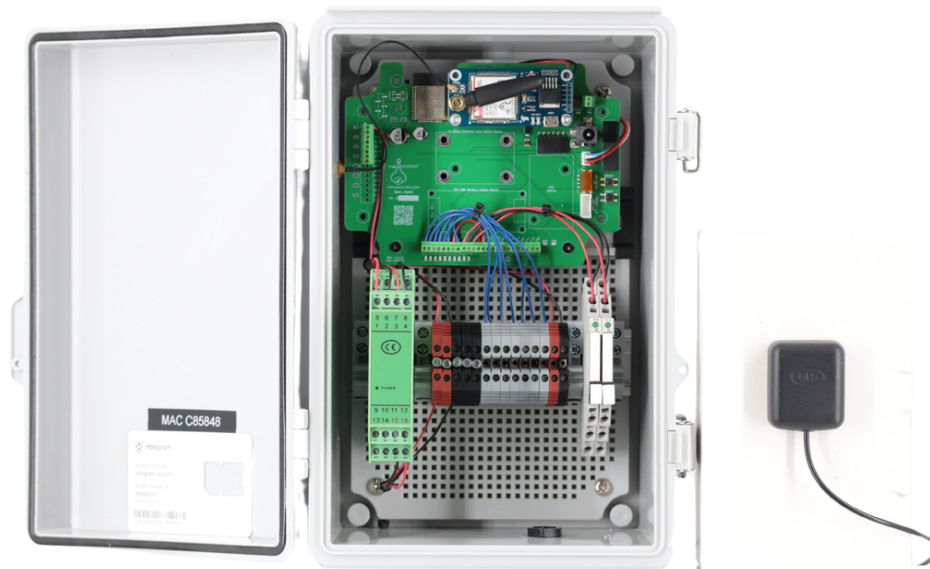

RMC 2000GPS Data Sheet

RMC-2000GPS with Enclosure with Magnetic Mount GPS Antenna

The RMC-2000GPS remote monitoring system provides a map overview that pin points each portable device on expandable map and updates location in 15 minute intervals.